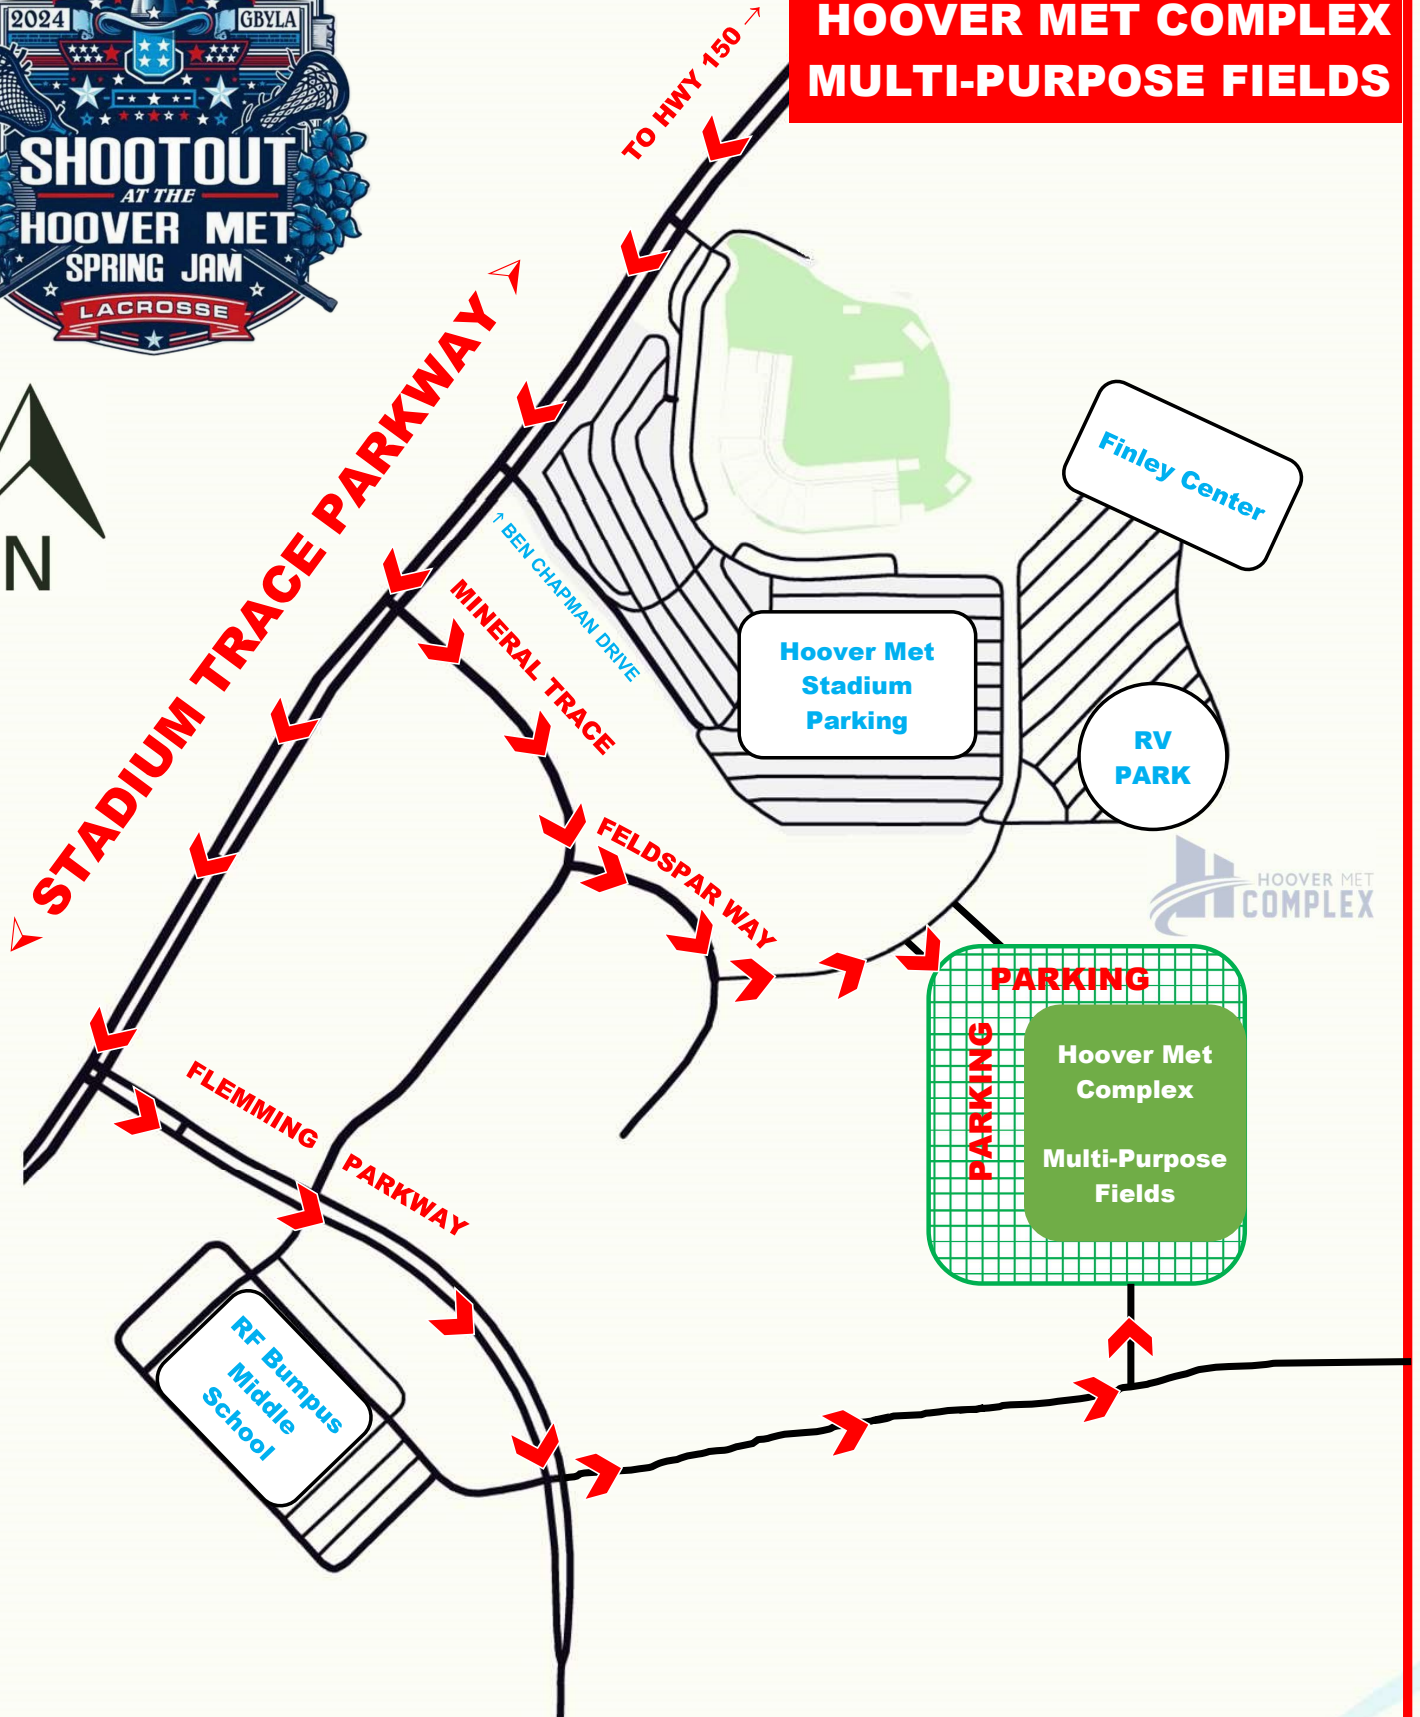

DRIVING DIRECTIONS HOOVER MET COMPLEX MULTI-PURPOSE FIELDS

FACILITY GPS ADDRESS: 100 Ben Chapman Dr, Hoover, AL 35244 ♦ DO NOT TURN ON BEN CHAPMAN DRIVE ♦