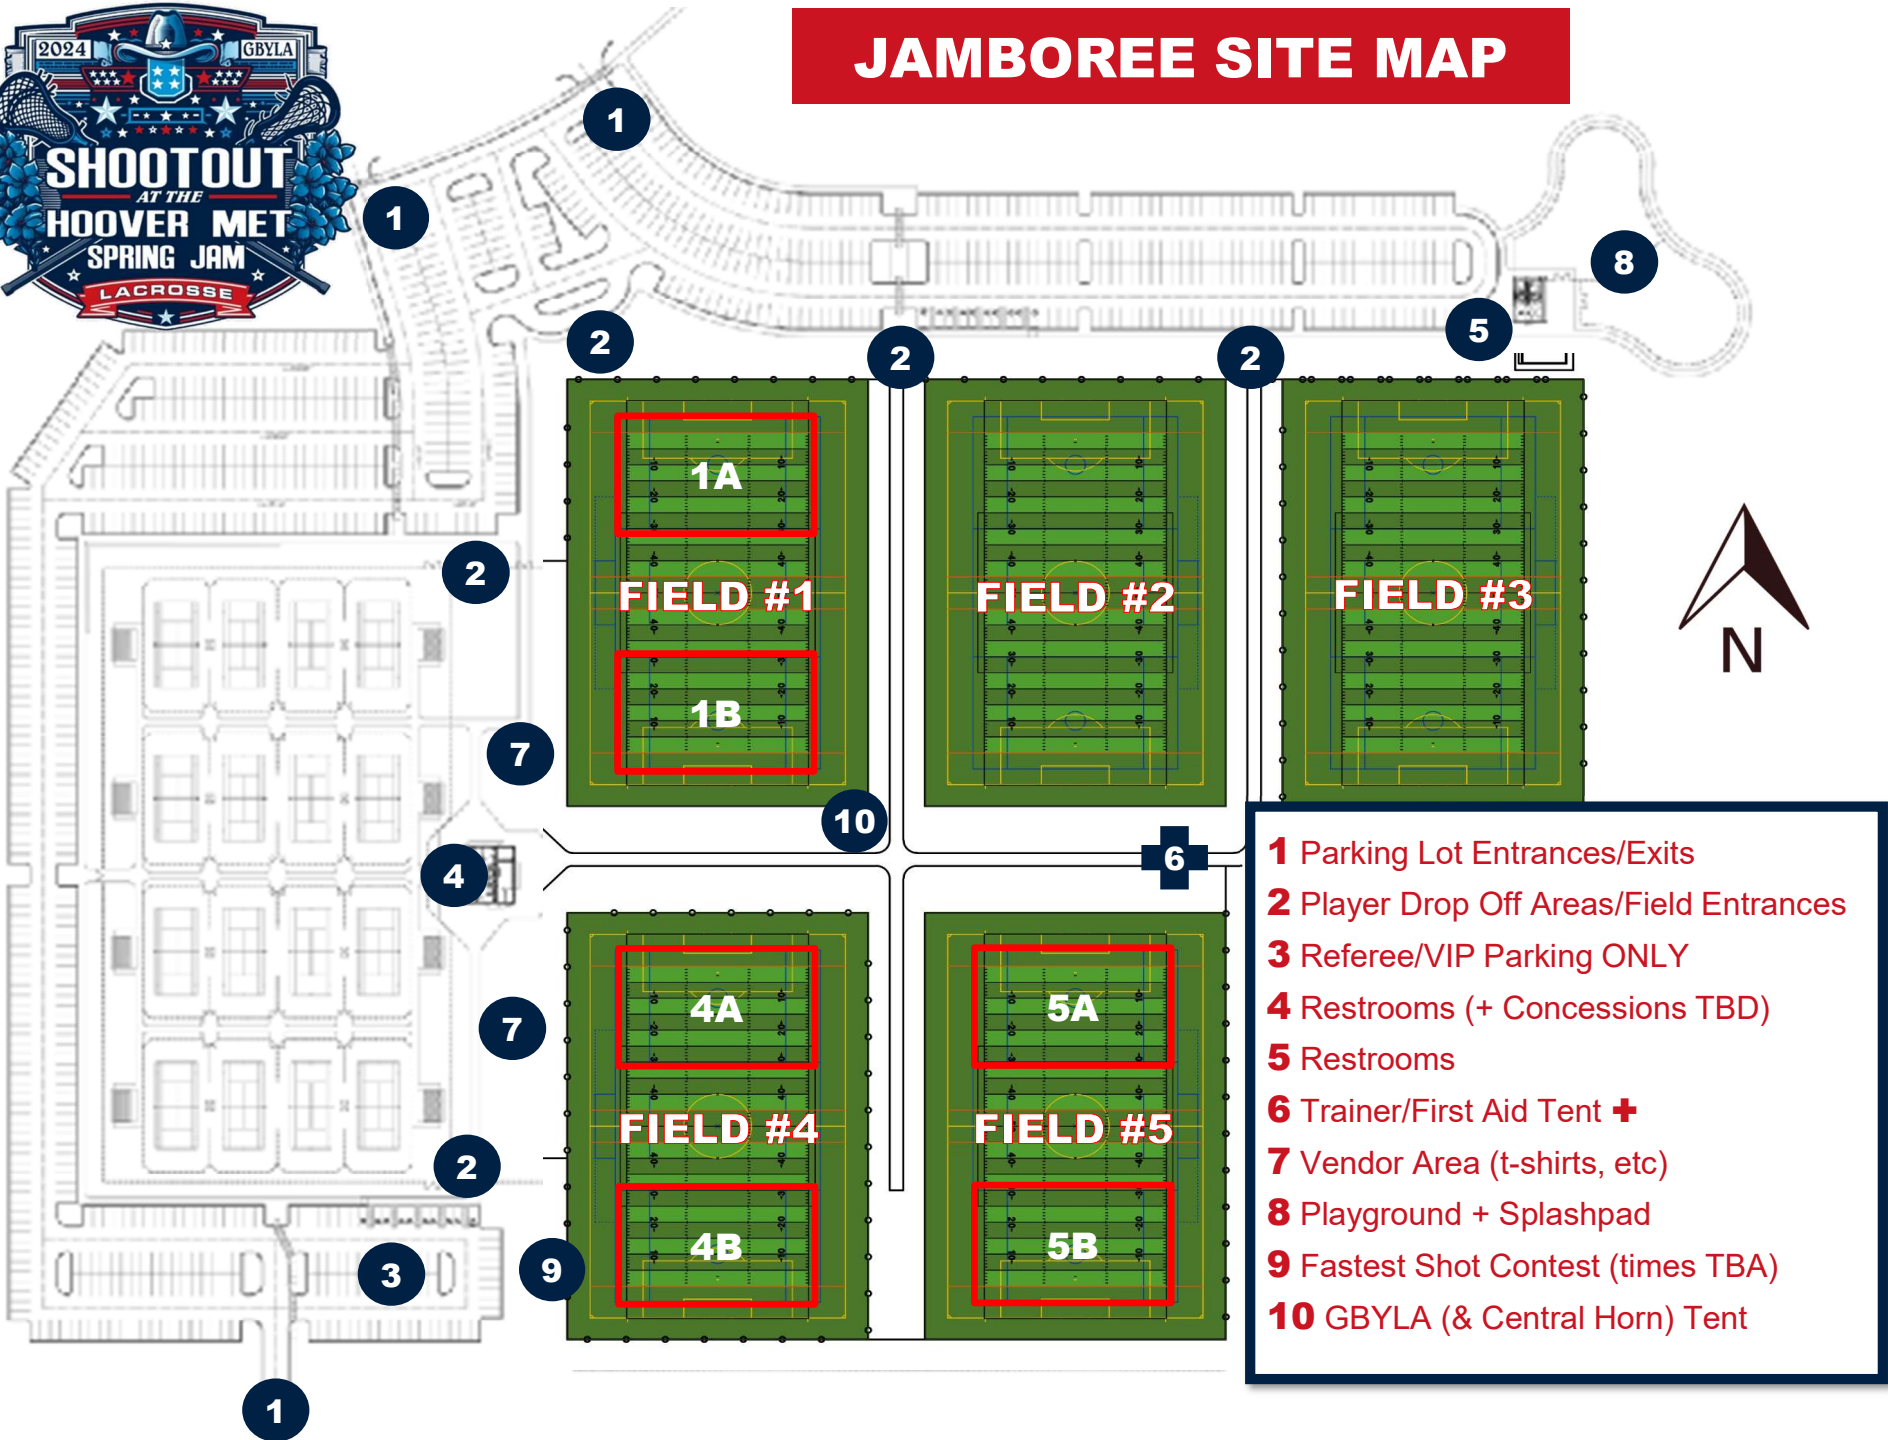

JAMBOREE SITE MAP

- 1** Parking Lot Entrances/Exits
- 2** Player Drop Off Areas/Field Entrances
- 3** Referee/VIP Parking ONLY
- 4** Restrooms (+ Concessions TBD)
- 5** Restrooms
- 6** Trainer/First Aid Tent +
- 7** Vendor Area (t-shirts, etc)
- 8** Playground + Splashpad
- 9** Fastest Shot Contest (times TBA)
- 10** GBYLA (& Central Horn) Tent