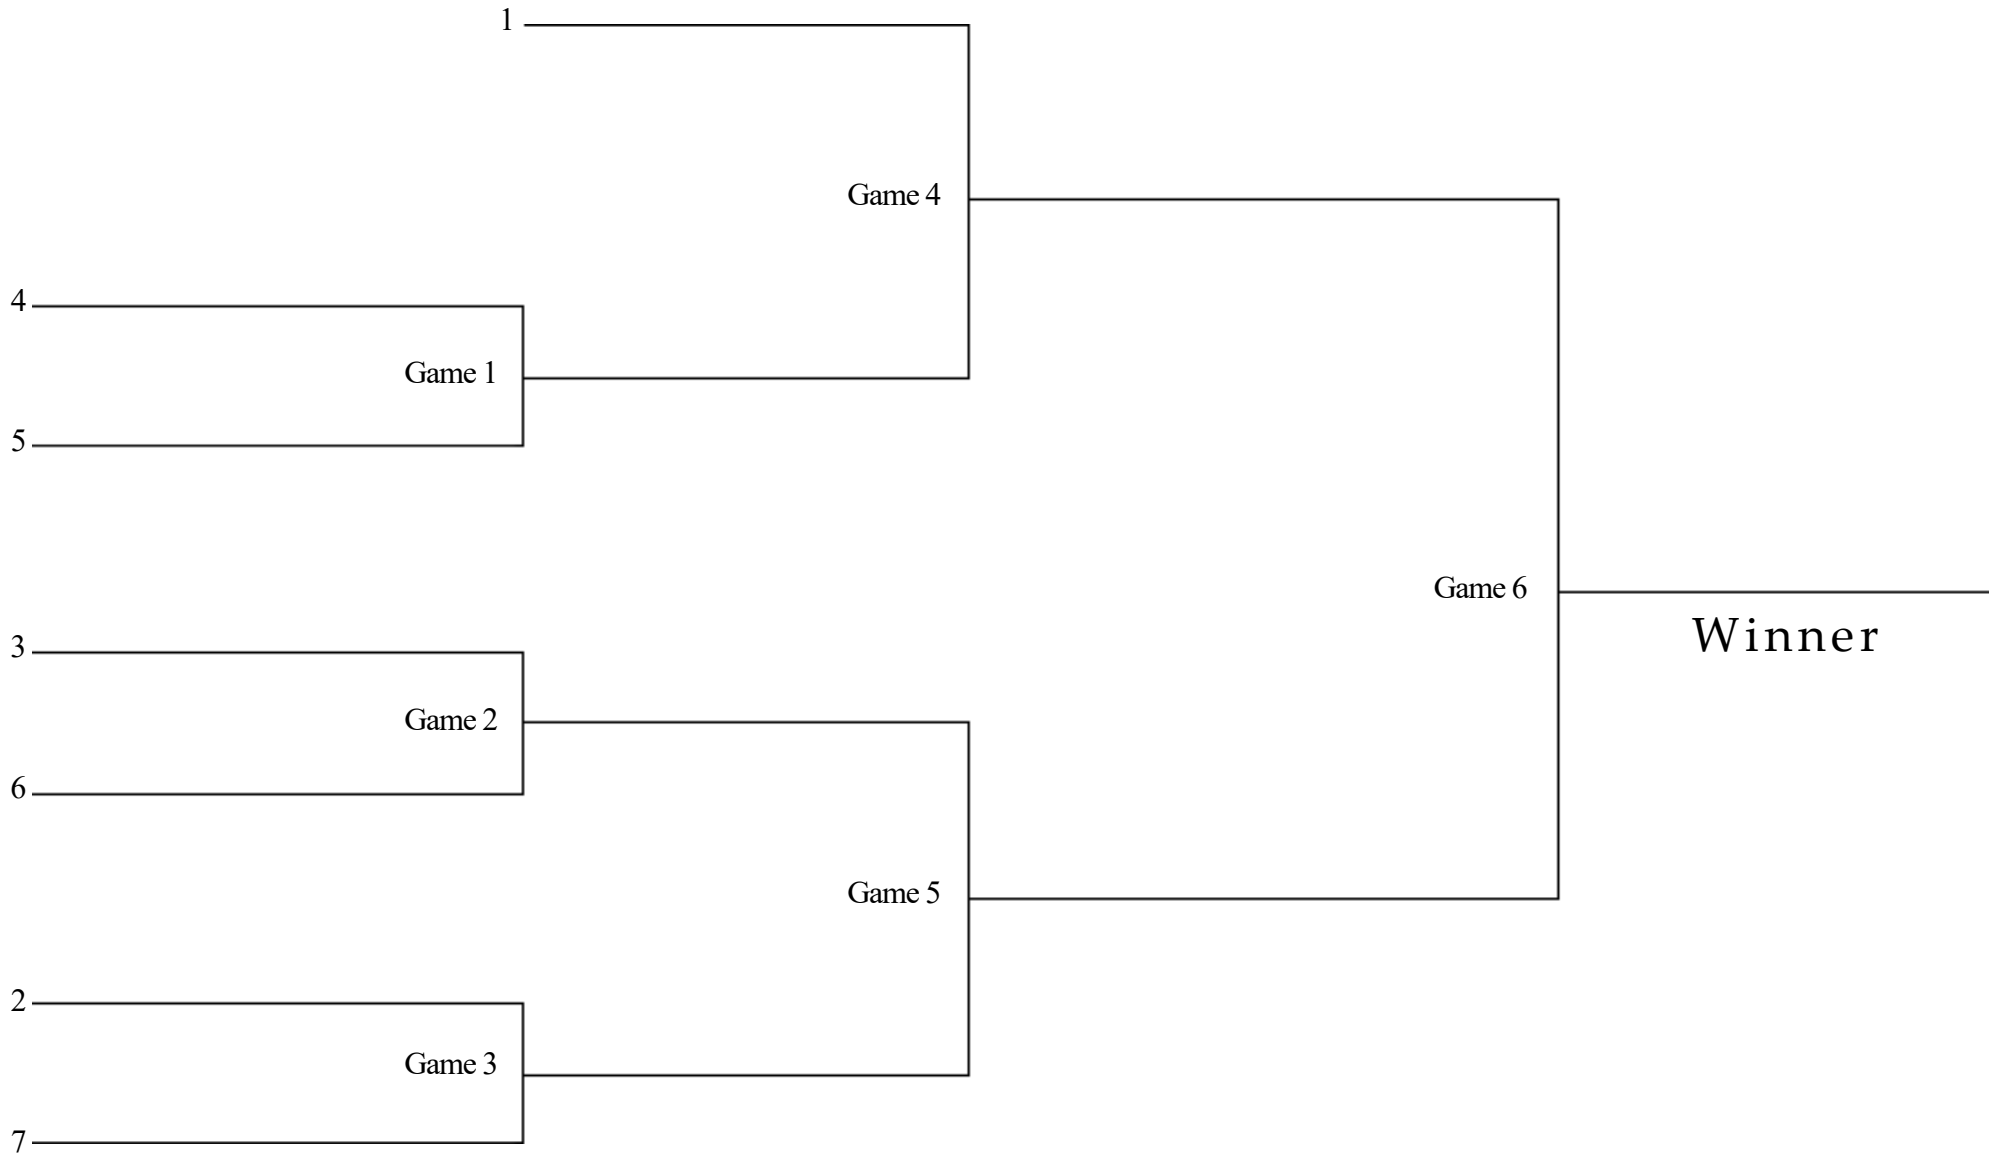

Girls High School

ALABAMA LACROSSE CHAMPIONSHIP 2025