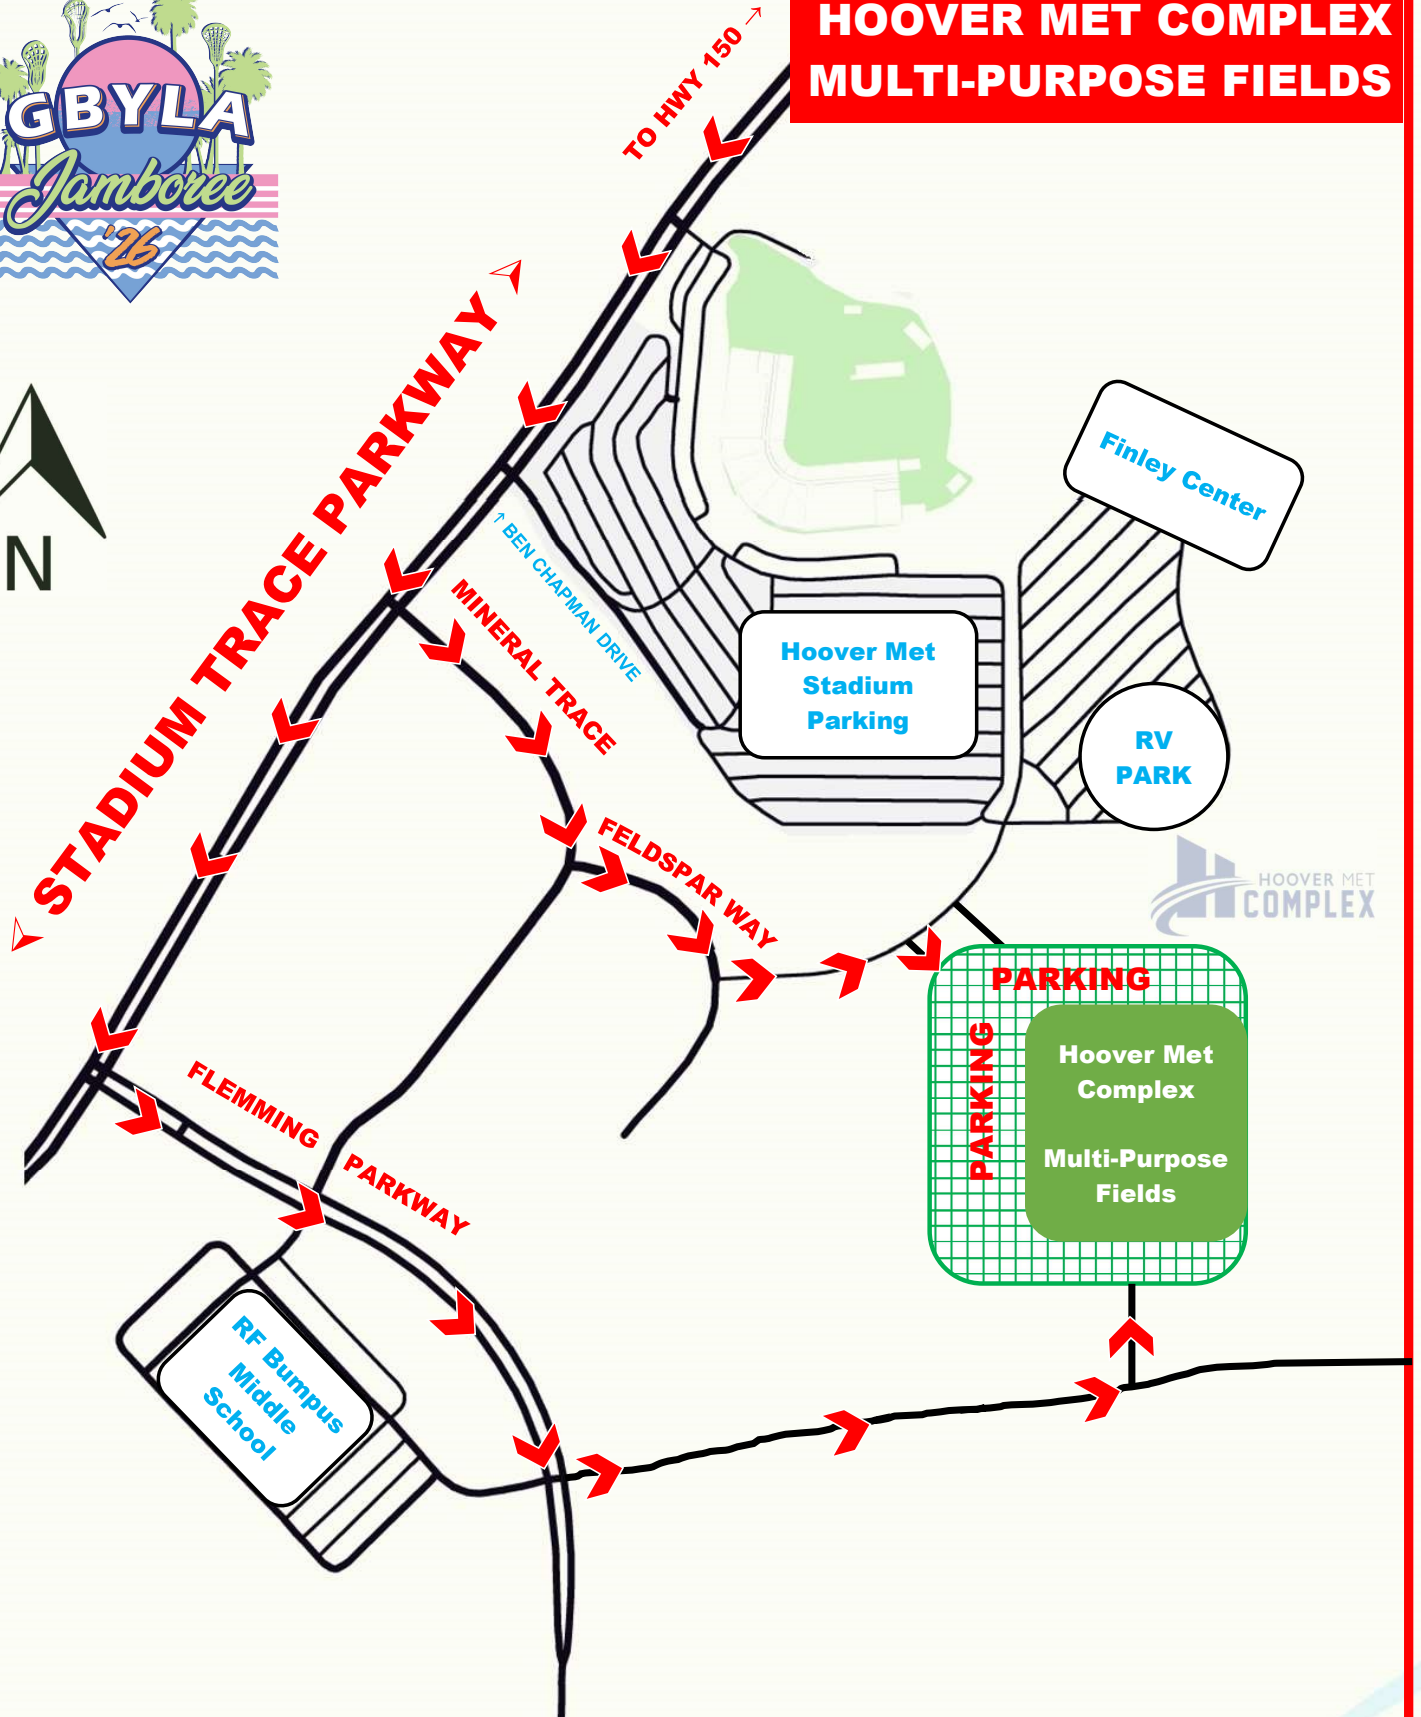

DRIVING DIRECTIONS HOOVER MET COMPLEX MULTI-PURPOSE FIELDS

FACILITY GPS ADDRESS: 100 Ben Chapman Dr, Hoover, AL 35244 ♦ DO NOT TURN ON BEN CHAPMAN DRIVE ♦